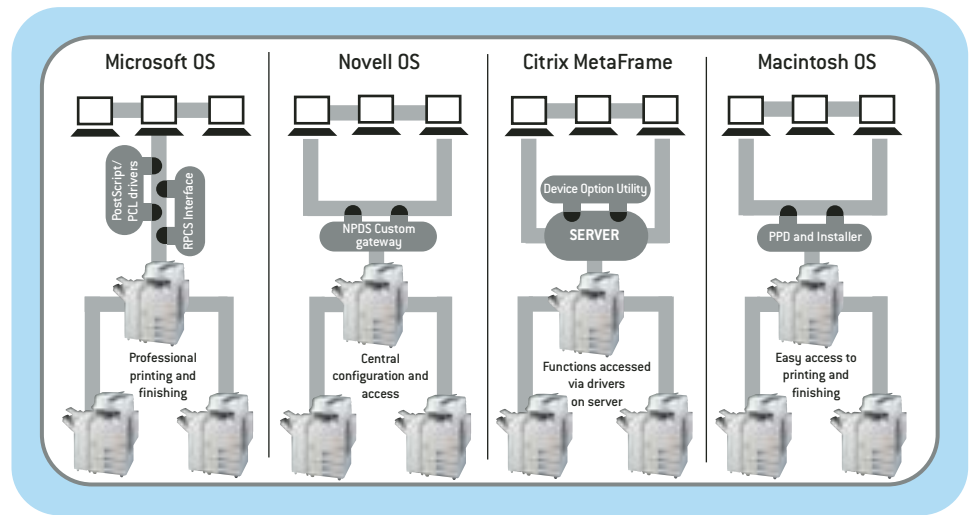

PostScript and PCL Drivers for Microsoft Operating Systems

Microsoft test our PostScript and PCL drivers to ensure that they work effectively with Microsoft Operating Systems, such as XP and Office 2003.

Business benefits are:

- Advanced finishing options for professional quality documents
- Simple installation and configuration
- Hole-punching and stapling
- Total Cost of Ownership - duplex and toner saving
- Personal profiles for each user so that they can select their preferences

RPCS – driving efficient, user friendly Total Document Solutions

Our unique printer driver, Refined Printing Command Stream (RPCS), enables documents to be output in the format of your choice, in one click. Its easy to use Graphical User Interface uses icons to represent common or personal document output settings, utilizing the advanced finishing capabilities of our devices.

Novell Distributed Print Services (NDPS) Gateway

NDPS Gateway configures our printers and multifunctional products so that they are seamlessly integrated with Novell's NDPS architecture.

Business benefits are:

- Central configuration and access to all networked printing devices
- Automatic device discovery and downloadable drivers make the IT Administrator's life easier

- Configure event notification - for example users are notified when their print job is completed
- Network Administrator receives less helpdesk calls
- Eliminates need for complex print queue, printer object and print server management

DeviceOption Utility for Citrix MetaFrame

Businesses benefiting from the power of Citrix Metaframe's server-based computing are limited by MetaFrame's 'Auto-Create Client Printer' utility to the most basic functions of our hardware. To overcome this issue, we provide DeviceOption Utility for MetaFrame, which enables access to all our advanced options including duplex, stapling and hole-punching, additional paper trays and hard disk memory upgrades.

Business benefits are:

- Users can access all printer and MFP functions via drivers stored on the central server
- A single server/client installation saves time by making drivers available to everyone

Macintosh PPD and Installer

The Macintosh OS X platform generic printer drivers are not able to utilise some of the advanced finishing options available on our output devices. Mac OS PPD and Installer provides driver files for all our devices that make all finishing options readily available to Mac OS X users.

Business benefits are:

- Easy access to all our drivers for Macintosh OS X platform
- Enables the use of advanced printing and finishing options on our devices
- Easy and quick installation
- Multi-language support
- Simple drop-down menu for finishing options

Fast access via on-line downloads

To maximise productivity of your device in a Network Operating Systems environment and for further information and downloads, please visit our website or contact your local sales company:

www.gestetner.com or
www.nrgcss.com

All brand and product names are recognized and hereby acknowledged, as registered trademarks of their respective owners.

We reserve the right to change the specifications or external appearance of the equipment, software and services we supply without notice. Please note that our full range of product options may not always be available.

Gestetner

Part of the NRG group

www.gestetner.com